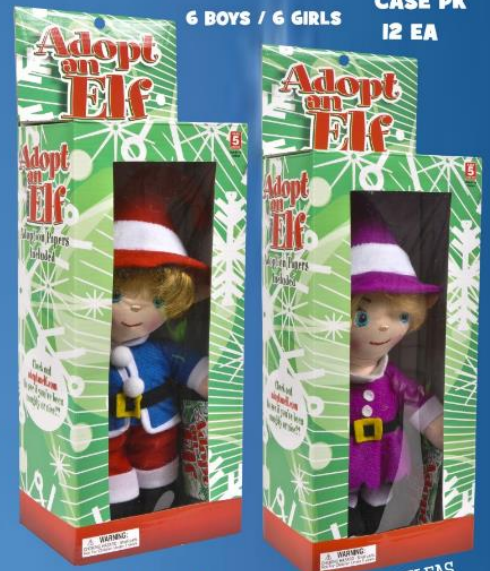

ITEM ZS-ELFAS

Adopt an Elf

Adoption Certificates Included

$3.80 EA

includes secret code